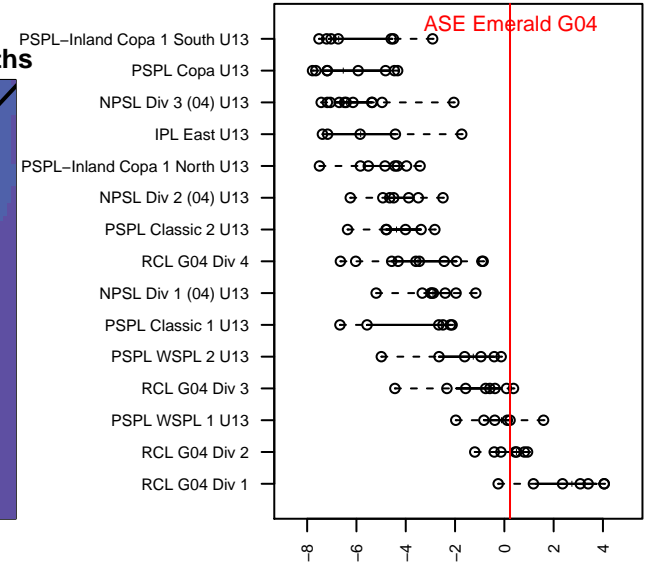

**attack and defense rating
relative to others at age
and all opponents in last 13 months**