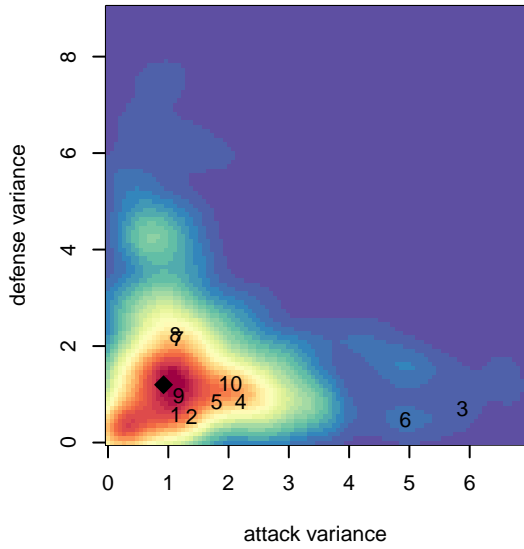

# ASE Emerald G04

Academy of Soccer Excellence  
 Pasco, WA  
 G04 total strength=1221  
 attack=5.2 defense=3.55  
 fall league = PSPL WSPL 1 U13  
 spr league = Spr PSPL SuperLeague U13  
 notes= Woods 2015

**ASE Emerald G04**  
 Dots are actual minus expected GF (blue circles) and GA (red triangles).  
 Blue line is smoothed change in attack strength. Red is smoothed change in defense strength.

**attack and defense variance (black dot)  
relative to other teams  
and top 10 in region**