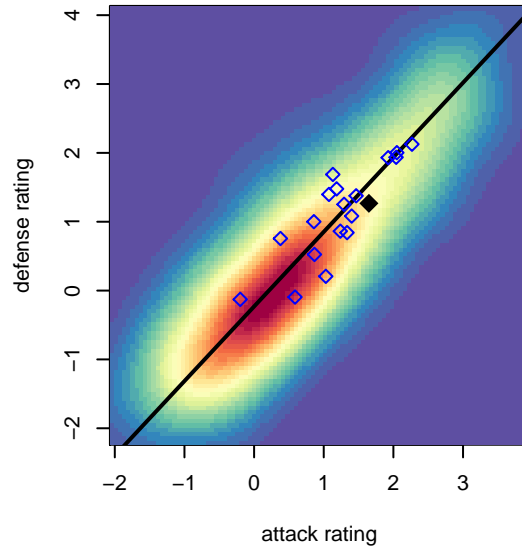

**attack and defense rating
relative to others at age
and all opponents in last 13 months**